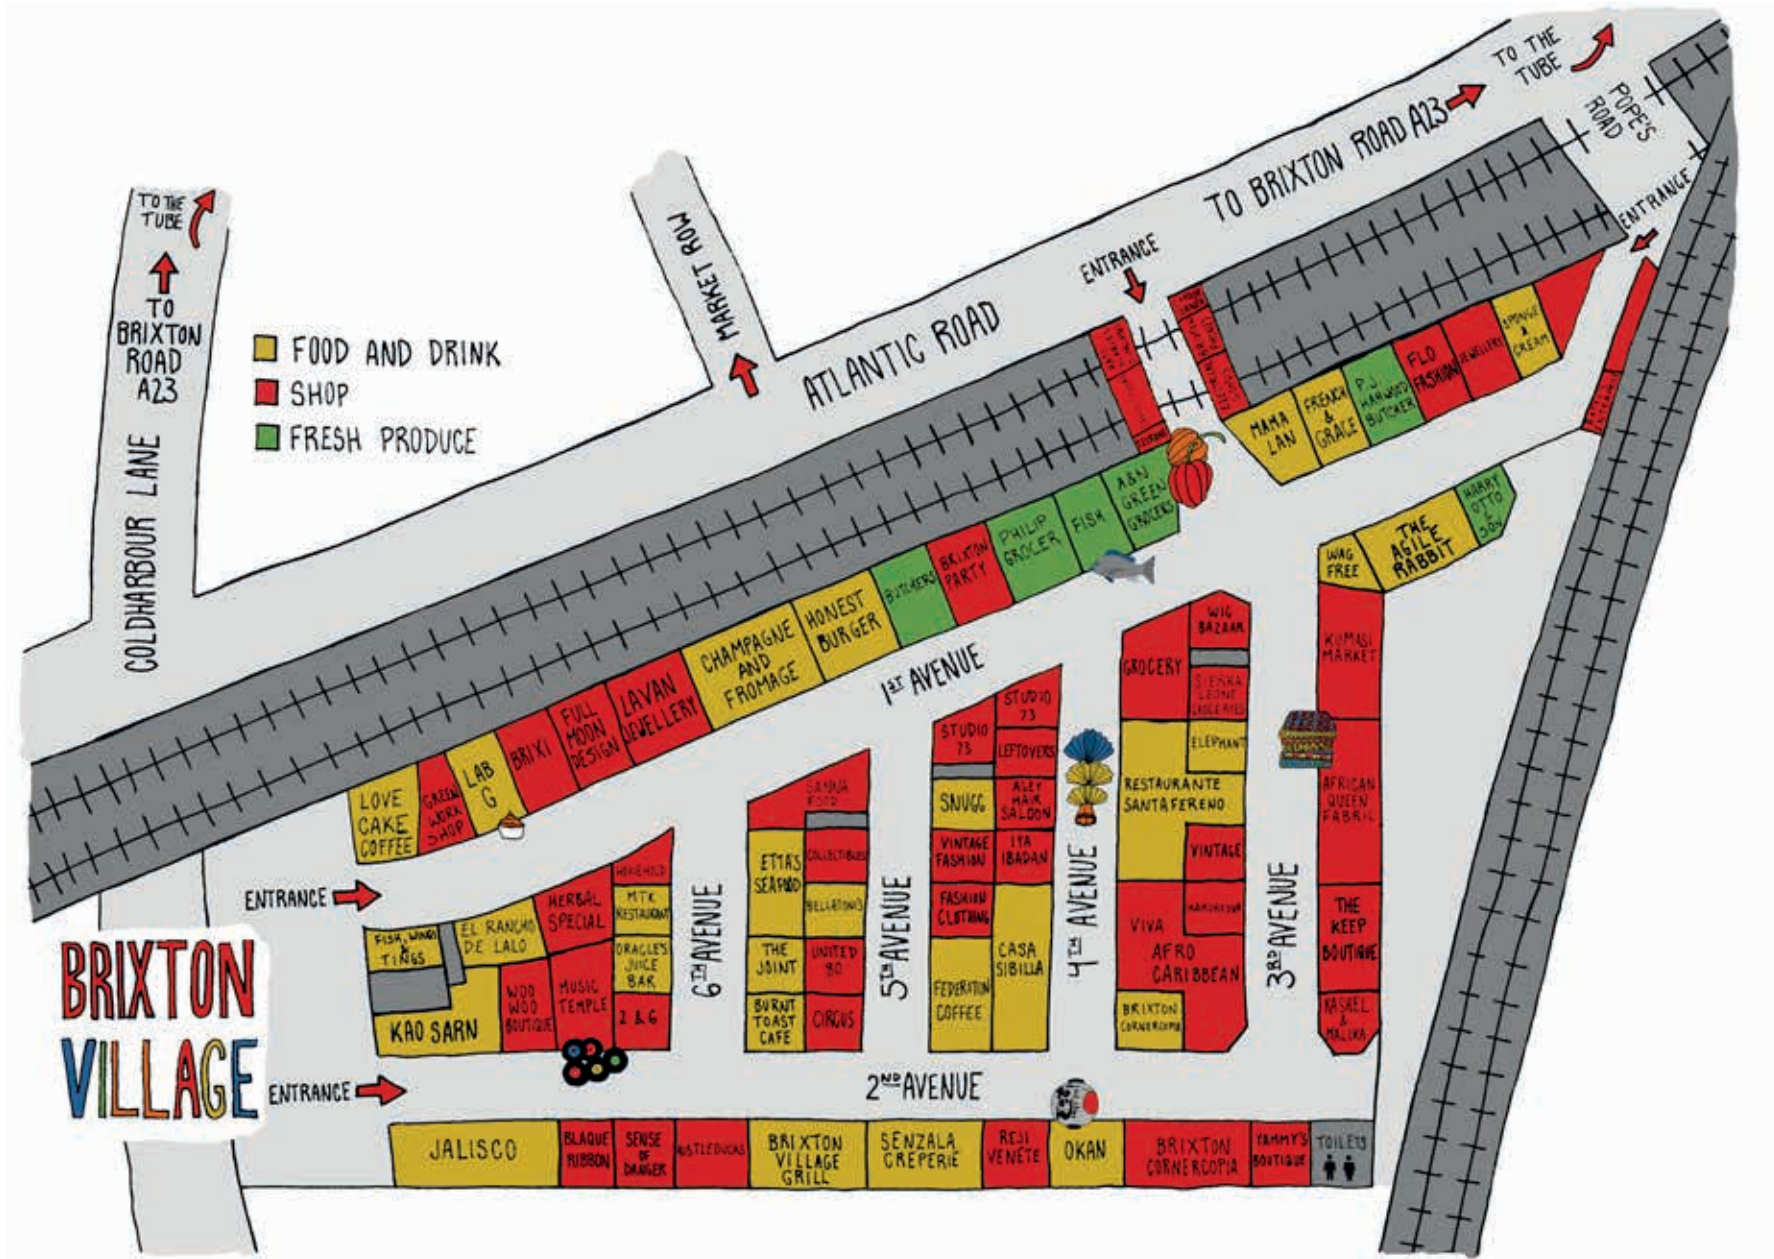

BRIXTON

VILLAGE & MARKET ROW

MARKET OPENING HOURS

Mon	8am - 6pm
Tues	8am - 11.30pm
Wed	8am - 11.30pm
Thurs	8am - 11.30pm
Fri	8am - 11.30pm
Sat	8am - 11.30pm
Sun	8am - 11.30pm

Please check with the individual shops for opening times. As some are closed on Monday

TRANSPORT

Tube	Brixton, Victoria Line
Train	Brixton, Southeastern Trains
Buses	2, 3, 35, 37, 45, 59, 109, 118, 133, 159, 196, 250, 322, 333, 355, 415, 432, P4, N2, N3, N35, N133

BRIXTON

VILLAGE & MARKET ROW

MARKET OPENING HOURS

Mon	8am - 6pm
Tues	8am - 11.30pm
Wed	8am - 11.30pm
Thurs	8am - 11.30pm
Fri	8am - 11.30pm
Sat	8am - 11.30pm
Sun	8am - 11.30pm

Please check with the individual shops for opening times. As some are closed on Monday

TRANSPORT

Tube	Brixton, Victoria Line
Train	Brixton, Southeastern Trains
Buses	2, 3, 35, 37, 45, 59, 109, 118, 133, 159, 196, 250, 322, 333, 355, 415, 432, P4, N2, N3, N35, N133